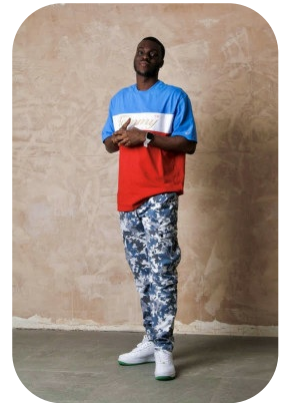

Nana Kofi Acheampong

Age: 25-30	Height: 6ft1inch	Eye Colour: Hazel	Accent: London
Gender:M	Weight: 78kg	Waist: 36	
Location: London	Shoe Size: 8.UK		
Drives: No	Hair Color: Black		

Talents
COMMERCIAL MODELS, ATHLETES